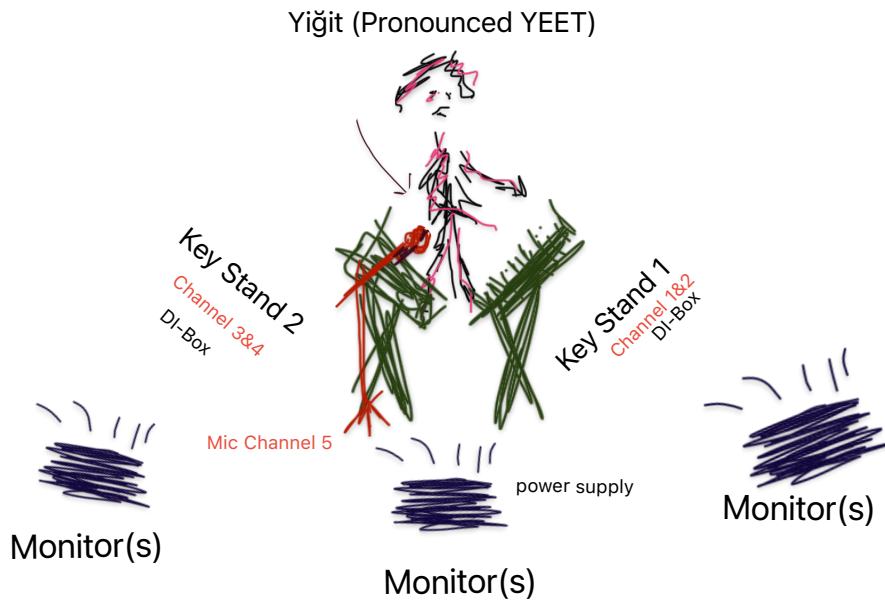

## Tech Specs

### Please Provide

- 1 x Vocal Mic
- 1 x Mic Stand
- 2 x Stereo DI-Boxes (or 4 x mono DI-Boxes)
- 2 x Keyboard Stands (height adjustable, single tier)

### Stage Plot

### Summary

I will have my own mixer on stage, so you will only receive stereo output (1/2) from stage + stereo effects channels (3/4). Please send these to my monitor(s) equally. I'll be bringing all the cables I'll need to interconnect and fire up my setup, and I'll be expecting all the XLRs etc to be provided to pass the signal from my setup to PA. That's all, easy :)